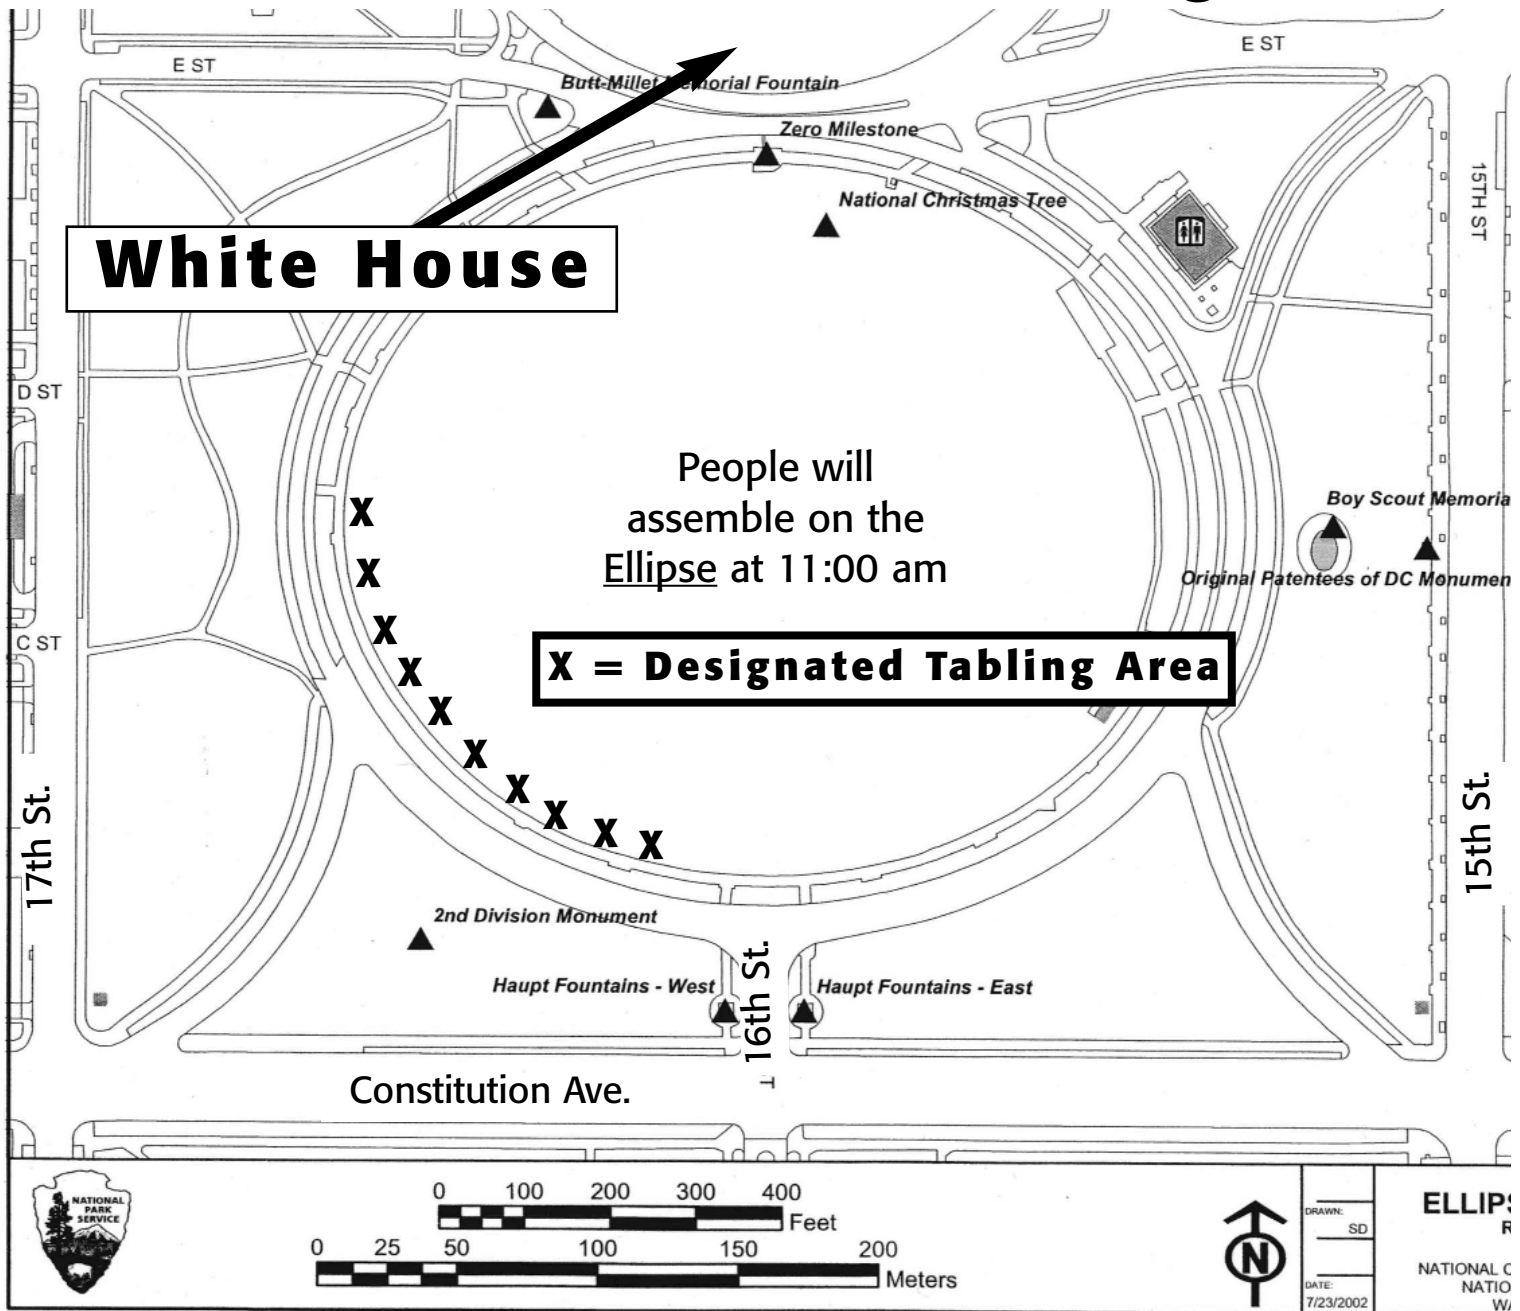

Tabling at Sept. 24 White House rally

Tabling policy

There is plenty of space at the Ellipse for all groups that want to set up tables. Tabling space is free and available on a first come, first serve basis in the designated tabling area (see above).

Please bring your own table. You can begin your table set up at 8:00 am on September 24 and stay for the entire day.

If you have other structures associated with your table set up, please call 202-544-3389 before you bring them to confirm whether or not these will be allowed on the Ellipse.