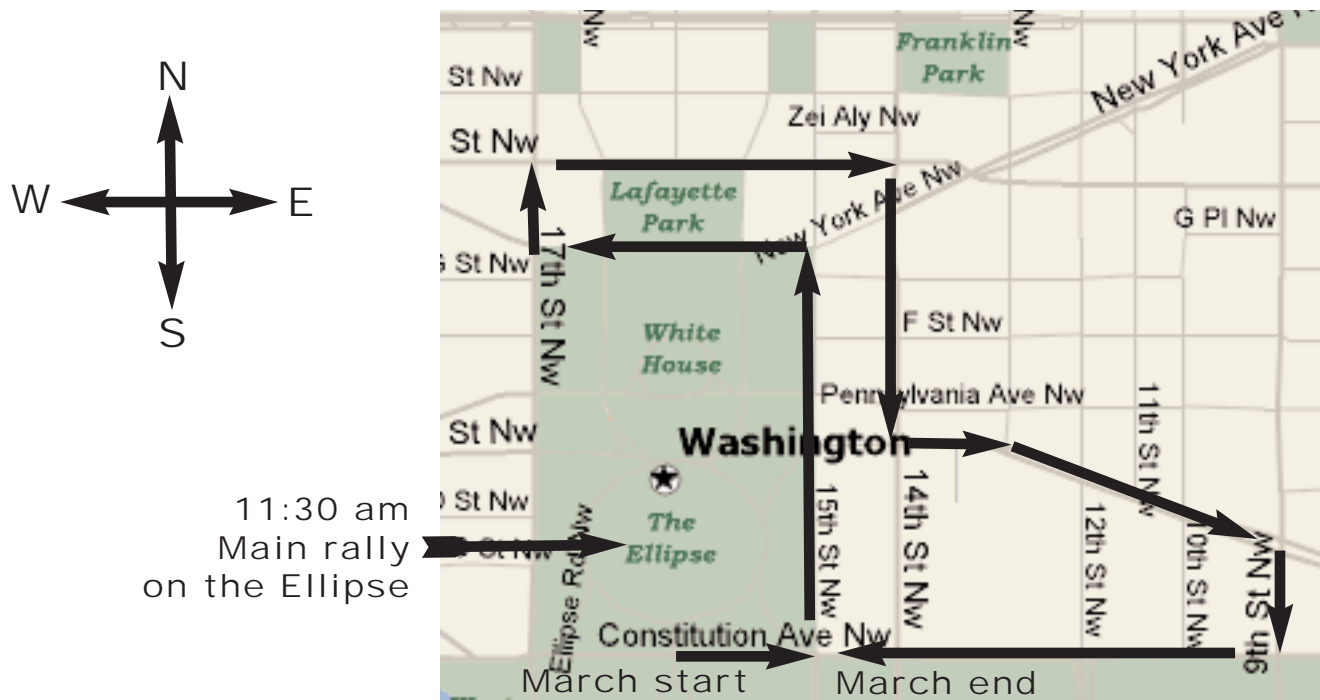

# March Route

Saturday, September 24  
Washington DC

The march will exit the Ellipse and then proceed

- east on Constitution Ave. to 15th St.
- north on 15th St. to Pennsylvania Ave.
- west on Pennsylvania Ave. to 17th St.
- north on 17th St. to H St.
- east on H St. to 14th St.
- south on 14th St. to Pennsylvania Ave.
- east on Pennsylvania Ave. to 9th St.
- south on 9th St. to Constitution Ave.
- west on Constitution Ave. to 15th St.