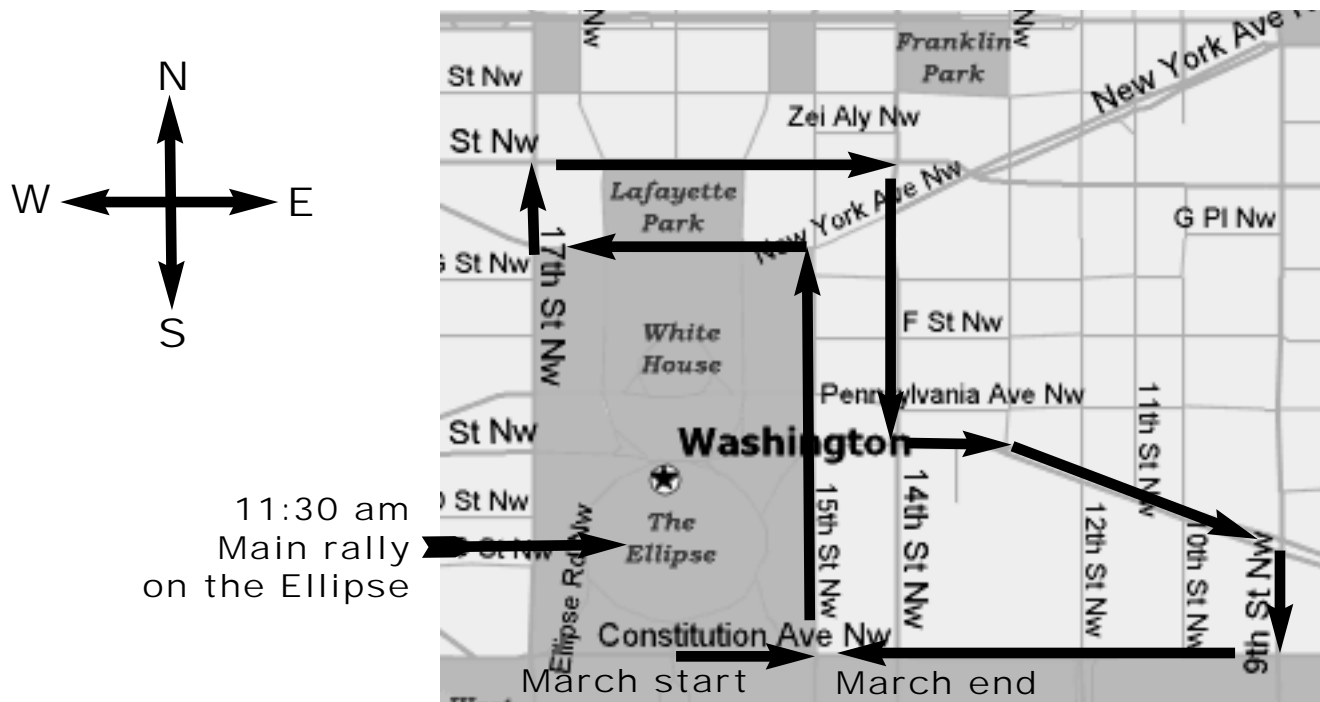

March Route

Saturday, September 24
Washington DC

The march will exit the Ellipse and then proceed

- east on Constitution Ave. to 15th St.
- north on 15th St. to Pennsylvania Ave.
- west on Pennsylvania Ave. to 17th St.
- north on 17th St. to H St.
- east on H St. to 14th St.
- south on 14th St. to Pennsylvania Ave.
- east on Pennsylvania Ave. to 9th St.
- south on 9th St. to Constitution Ave.
- west on Constitution Ave. to 15th St.